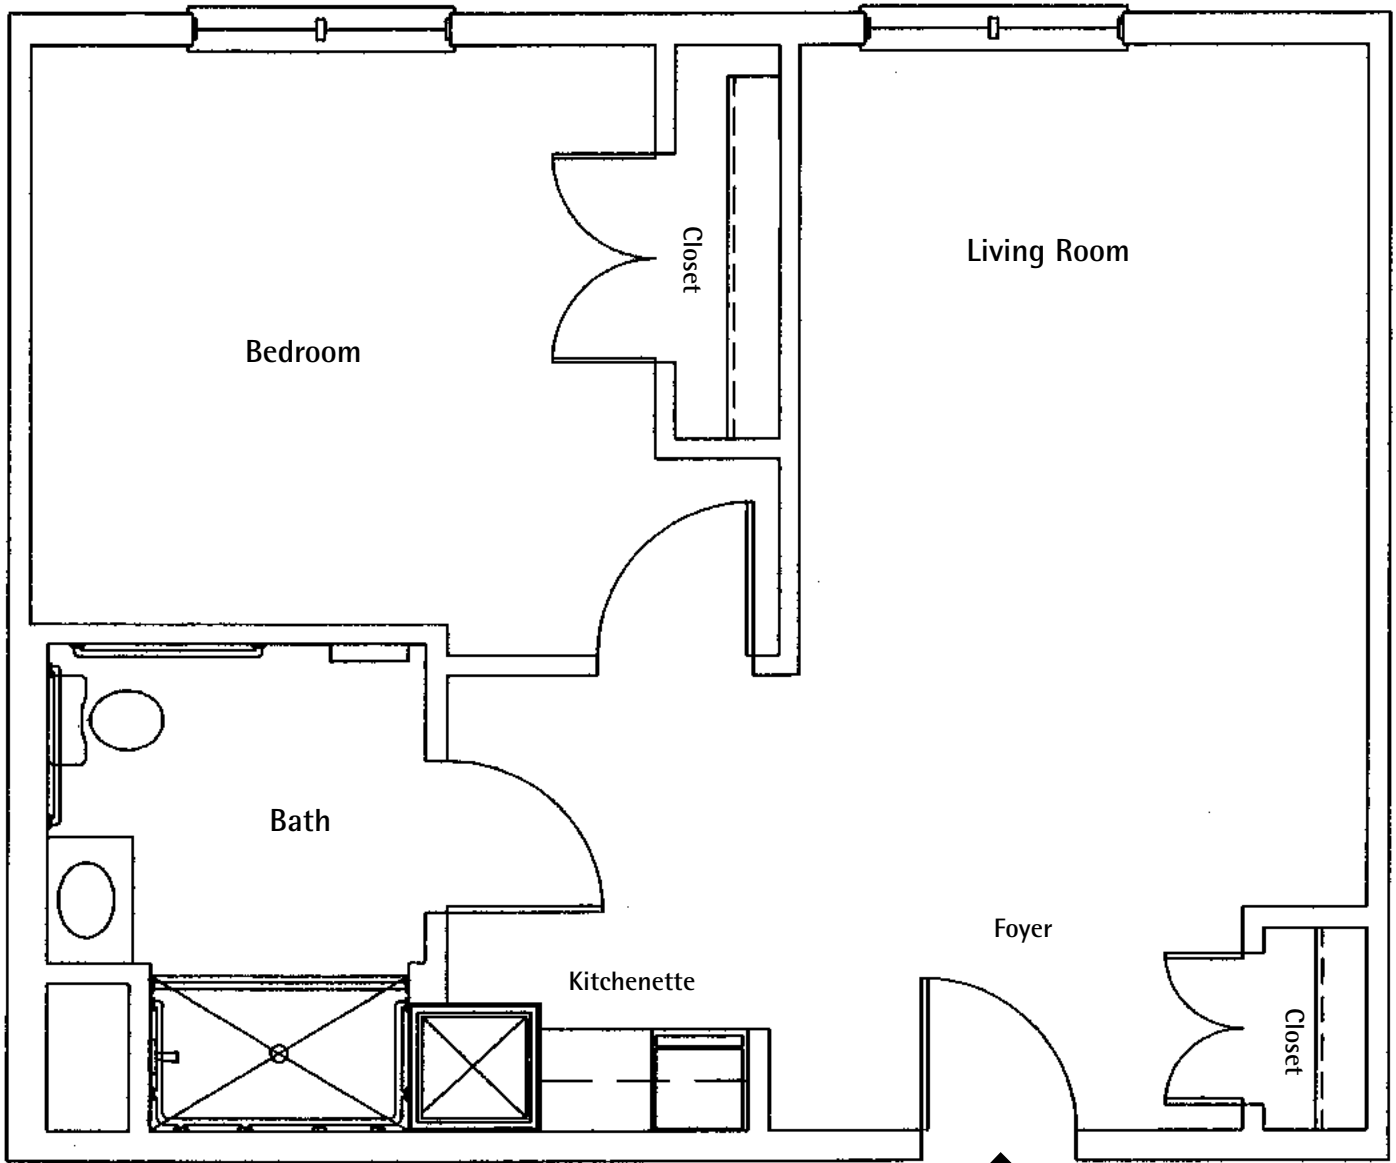

## Deluxe Studio

350 square feet

## Companion Suite

525 square feet

# The Waverley I

One Bedroom

525 square feet