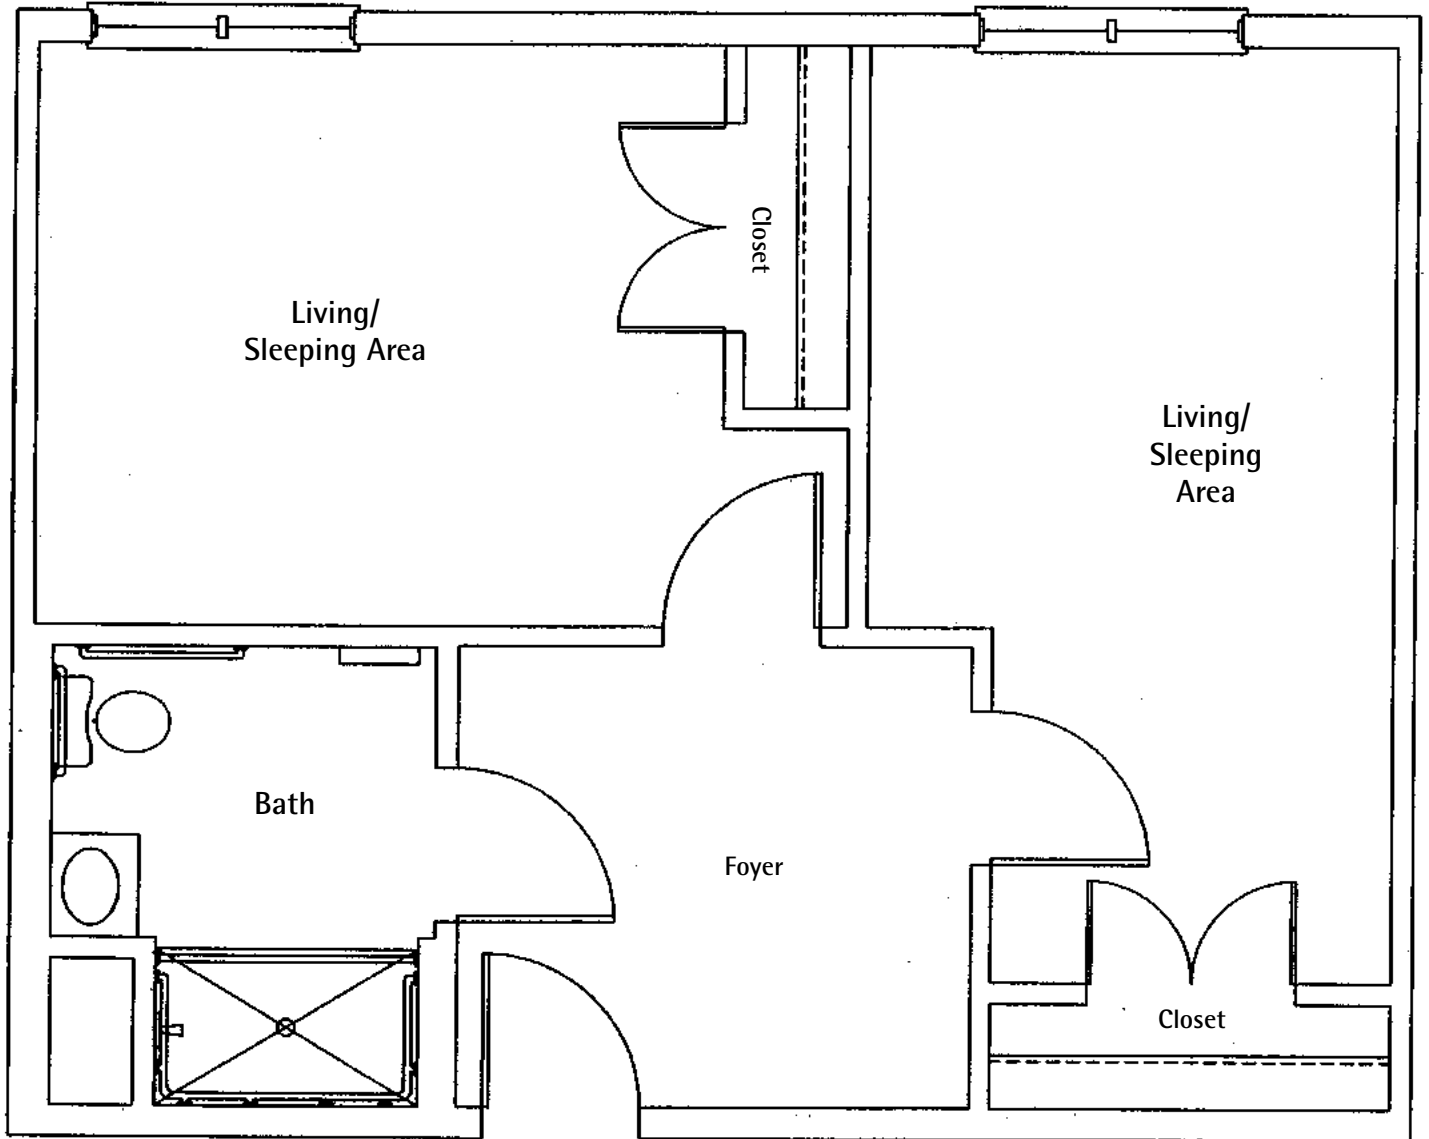

# The Braeburn

One Bedroom

# The Beverley

Deluxe Studio

325 square feet

## Companion Suite

525 square feet